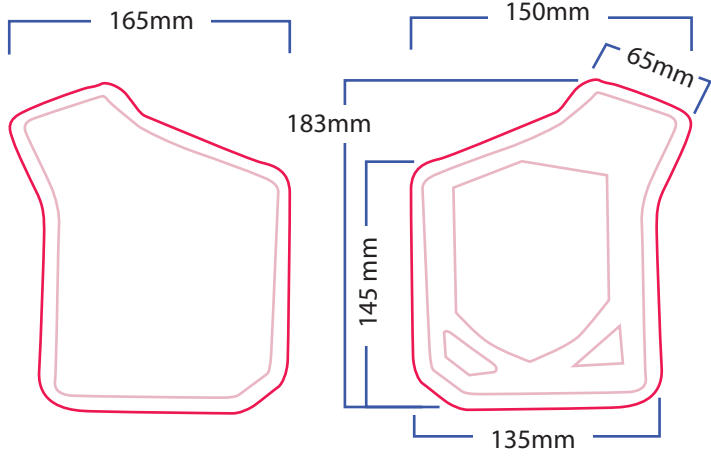

# GRIFFIN ARMOR MEASUREMENTS (using a ruler. All measurements are approximate.)

All faux rivets are between 9 and 10 mm in diameter