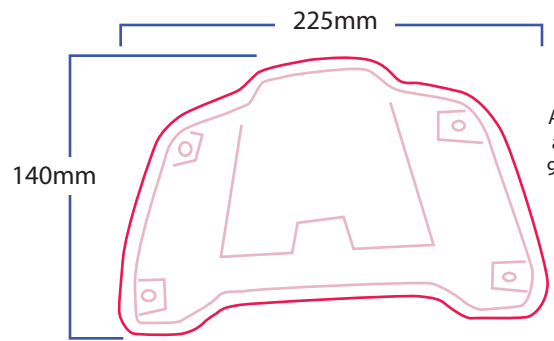

# GRIFFIN ARMOR MEASUREMENTS (using a ruler. All measurements are approximate.)

All faux rivets are between 9 and 10 mm in diameter